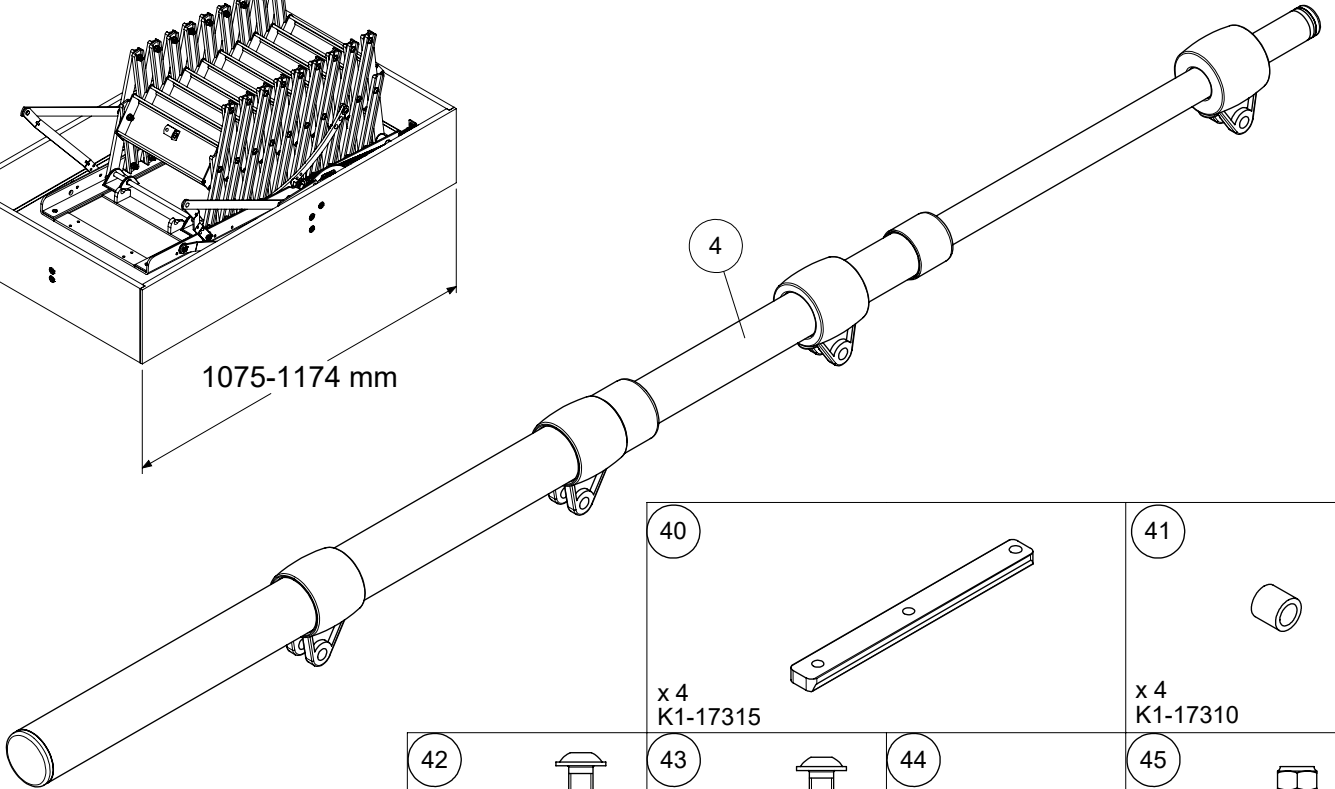

# VARIO 3-part Telescopic handrail 110 cm

x 1  
K2-17354

L

R

1