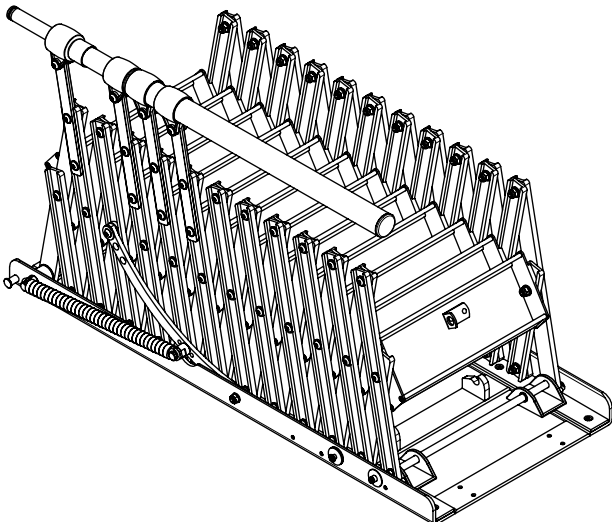

# VARIO 3-part Telescopic handrail 110 cm

x 1  
K2-17354

L

R

1