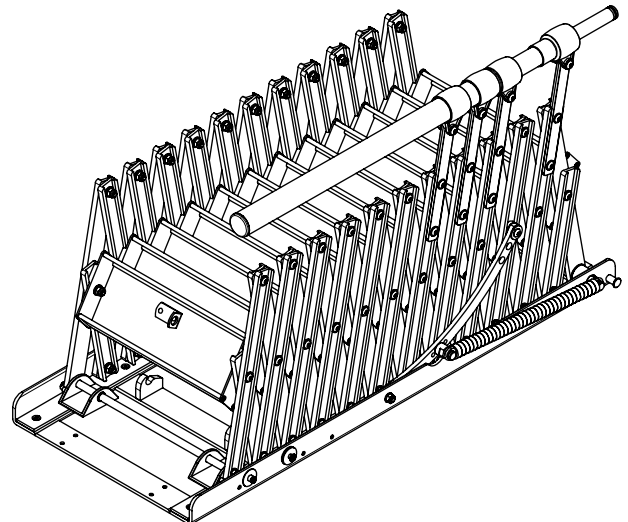

# VARIO 3-part Telescopic handrail 110 cm

x 1  
K2-17354

L

R

1