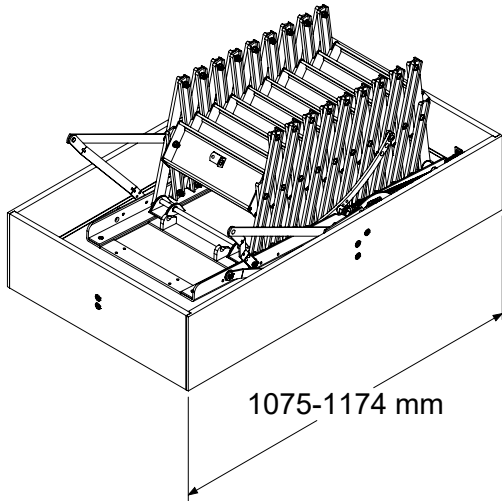

# VARIO 3-part Telescopic handrail 110 cm

x 1  
K2-17354

L

R

1